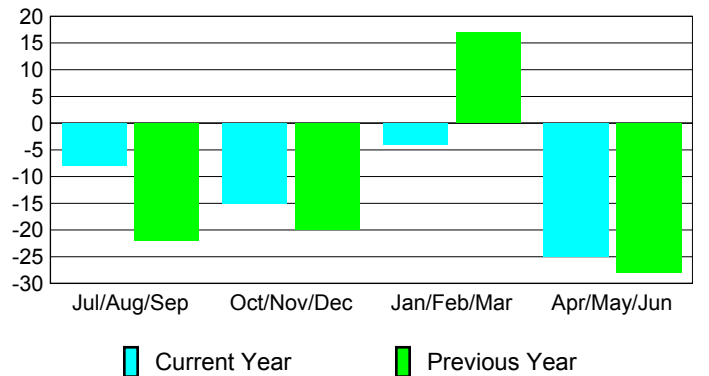

Membership Results
2009-2010

Membership
2008-2009

Month	Net Memb Goal	Actual New Memb	Actual Dropped Memb	Gain/Loss of Memb	Gain/Loss of Memb
Jul/Aug/Sep	0	35	-43	-8	-22
Oct/Nov/Dec	10	20	-35	-15	-20
Jan/Feb/Mar	10	17	-21	-4	17
Apr/May/June	10	22	-47	-25	-28
Totals	30	94	-146	-52	-53

Membership Results 2009-2010

Goal, New, Dropped, Gain/Loss

Comparison of Membership Gain/Loss

Current Year Compared to the Previous Year

Gender Comparison 2009-2010

Jul/Aug/Sep

Oct/Nov/Dec

Jan/Feb/Mar

Apr/May/June

Male

Female