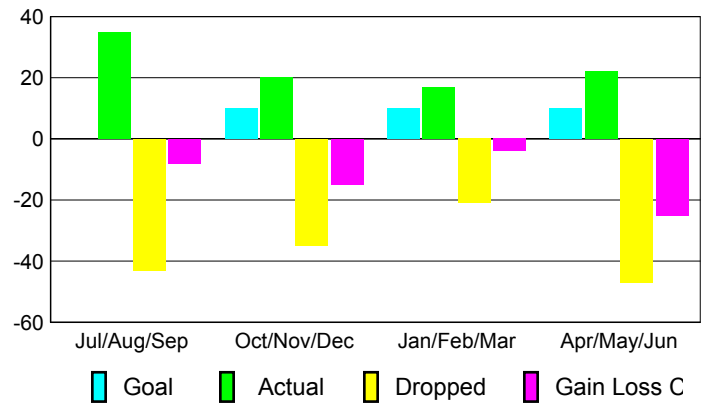

Membership Results 2009-2010

Goal, New, Dropped, Gain/Loss

Comparison of Membership Gain/Loss

Current Year Compared to the Previous Year