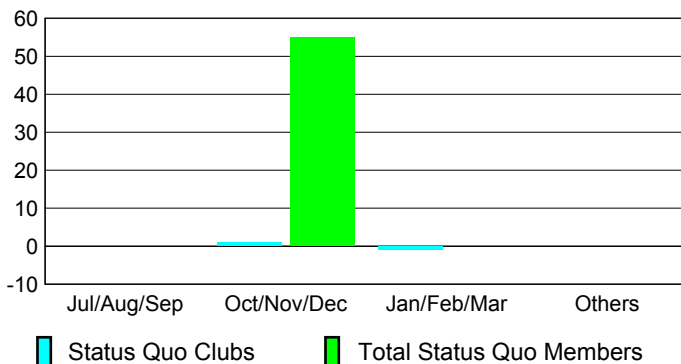

Club Results 2009-2010

Goal, New, Dropped, Gain/Loss

Comparison of Club Gain/Loss

Current Year Compared to the Previous Year

YTD Status Quo Clubs 2009-2010

Status Quo Clubs Compared to Status Quo Members

MEMBERSHIP

Membership Results
2009-2010

Membership
2008-2009

Month	Net Memb Goal	Actual New Memb	Actual Dropped Memb	Gain/Loss of Memb	Gain/Loss of Memb
Jul/Aug/Sep	0	35	-43	-8	-22
Oct/Nov/Dec	10	20	-35	-15	-20
Jan/Feb/Mar	10	17	-21	-4	17
Apr/May/June	10	22	-47	-25	-28
Totals	30	94	-146	-52	-53